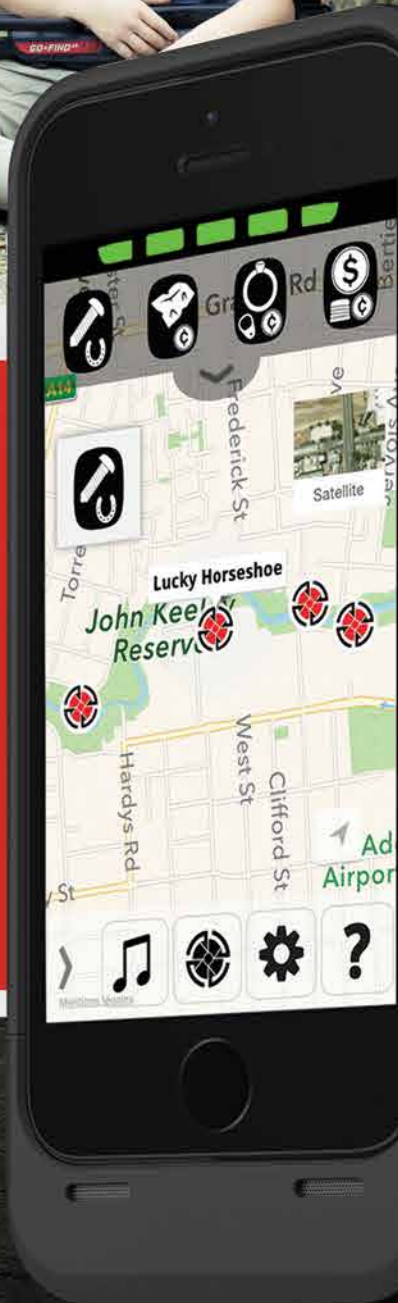

SMARTPHONE APP: REMOTE CONTROL OVER YOUR DETECTOR. NOW THAT'S HANDY.

Even though you're detecting miles away from anywhere, you can stay connected with the GO-FIND app. Imagine listening to your favourite tracks, or recording your finds while you hunt. It's all possible with the GO-FIND app, which is perfectly in tune with your detector.

What's more Coin ID Magic and its four find modes helps you identify what type of coins you have found — even while they're still buried in the ground. GO-FIND with smartphone app: Welcome to the future.